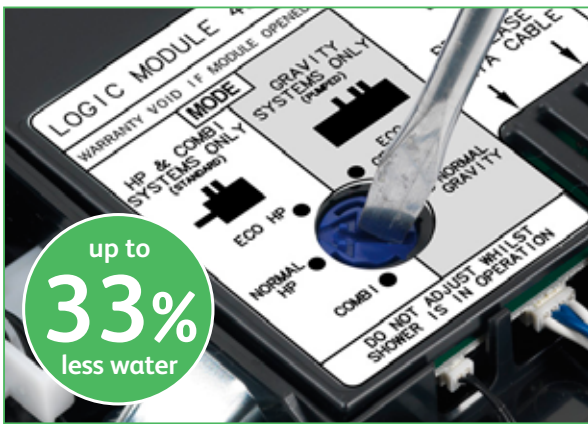

go green with...

AQUALISA

up to
50%
water saving

Saving water by design

Boost your eco-credentials with Aqualisa showers, featuring these great water saving solutions

Eco goes Digital

Aqualisa's digital processors can be set to 'eco mode', capable of reducing water flow by up to 33%. Visage Digital can reduce flow to around 8 litres per minute on 'eco mode'.

HP/Combi Processor

Water saving heads

Harmony shower heads have been cleverly designed to deliver a fuller spray and an uncompromising showering experience, even when the shower head is set to 'eco' spray setting.

Eco spray offers 25% water saving

Eco stop button

Our easy to use Eco Stop Button limits flow to 50% of the showers maximum flow. Integral to Midas 200 and 300 (for high pressure systems).

Eco stop button features with Midas 200 and 300

Flow regulators

Midas 100, 200 and 300 are available with a choice of regulators that limit flow to 6, 9 and 12 litres per minute. Ideal for reducing water consumption, running costs and meeting the criteria set out in Part G of the Building Regs.