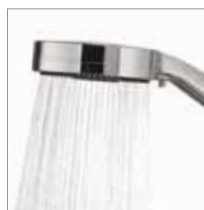

HiQu®XT

Exposed thermostatic shower and bath shower mixer range

The same poise, the same sophistication and a brass-bodied build that simply shouts quality... just one glance at HiQuXT confirms its credentials as a member of the über-stylish range of HiQu showers and bath shower mixers.

But, beyond the looks is also substance. The innovative, ergonomic design of HiQuXT means that it will always rise to the challenge when space is at a premium, whilst its practical construction simplifies and speeds installation – making HiQuXT the perfect choice for both new and refurbished bathrooms alike.

Features

- High performance, thermostatic shower for high pressure plumbing systems
- All metal construction, finished in timeless, stylish chrome
- Eco stop flow control for a greener shower
- Maximum temperature override button makes showering safer
- Choice of wall or bath mounted fixings for bath shower mixer
- Height adjustable shower head with extra long riser rail and smooth chrome hose
- Three perfectly defined spray patterns
- Clever, anti-twist shower hose mechanism
- Innovative, optional easy fit fixing bracket allows simpler, quicker shower installation
- 5 year guarantee

Spray patterns

outer